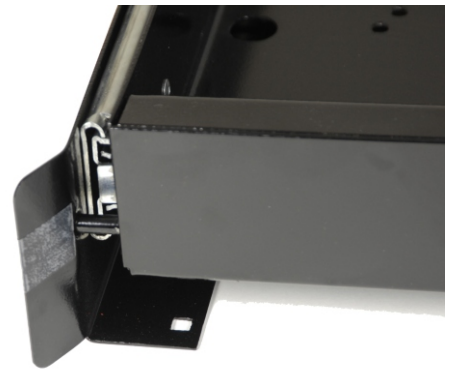

NEW! E-Z Lok Battery Tray

FEATURES

Easy one hand operation by simply squeezing the lock rods

Each slide is rated at 250 lbs.

Tray and side rails are constructed with 14 ga steel

Finished with black powder coat

Dimensions are: Height: 4 1/2" Width: 24" Depth: 18"

Custom sizes are available

Please contact us for a quote

© 2008 All rights reserved. M-3 & Associates, Inc.
M-3 & Associates, Inc.

28244 Clay Street
Elkhart, IN 46517
574/294-3988 * Fax: 574/295-7588
888/611-1041
www.m-3associatesinc.com